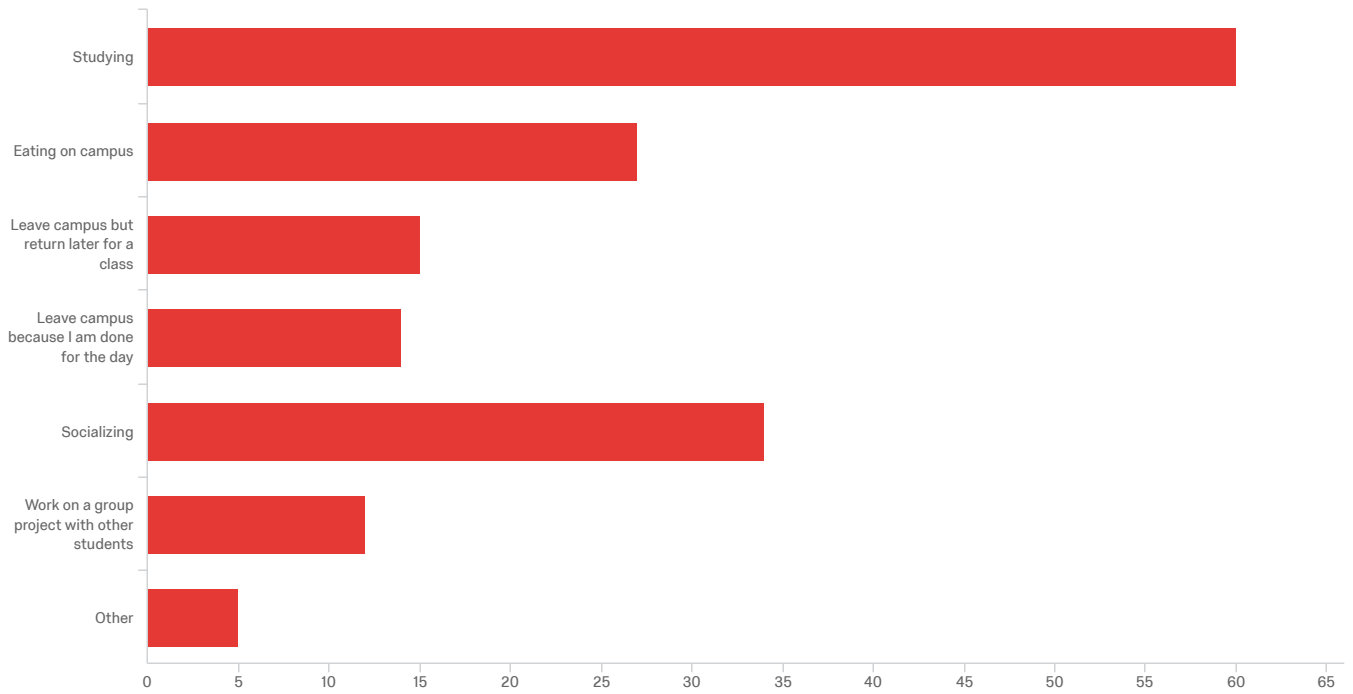

199

Showing Rows: 1 - 8 Of 8

Other

Other

Have not yet arrived

Work

Picking up kids from school

Work

Work

Gym

ASGC and clubs

Work

Picking up kids from school

Work

Showing Records: 1 - 10 Of 10

Q11 - If you didn't have classes, how would you use your time during College Hour?

#	Field	Choice Count
1	Studying	35.93% 60
2	Eating on campus	16.17% 27
3	Leave campus but return later for a class	8.98% 15
4	Leave campus because I am done for the day	8.38% 14
5	Socializing	20.36% 34
6	Work on a group project with other students	7.19% 12
7	Other	2.99% 5