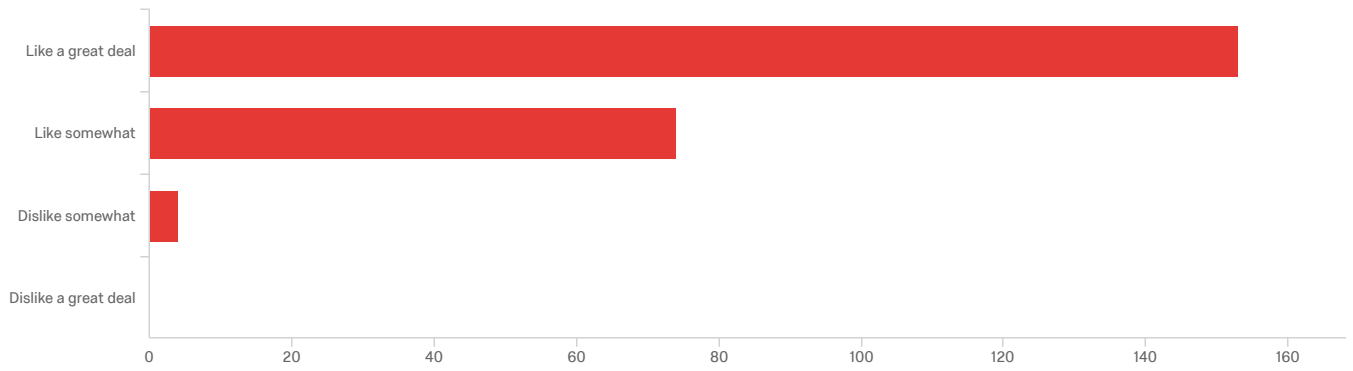

lcc

My comm professor

Showing Records: 1 - 39 Of 39

Q2 - How do you like this event?

#	Field	Choice Count
1	Like a great deal	66.23% 153
2	Like somewhat	32.03% 74
3	Dislike somewhat	1.73% 4
4	Dislike a great deal	0.00% 0
		231