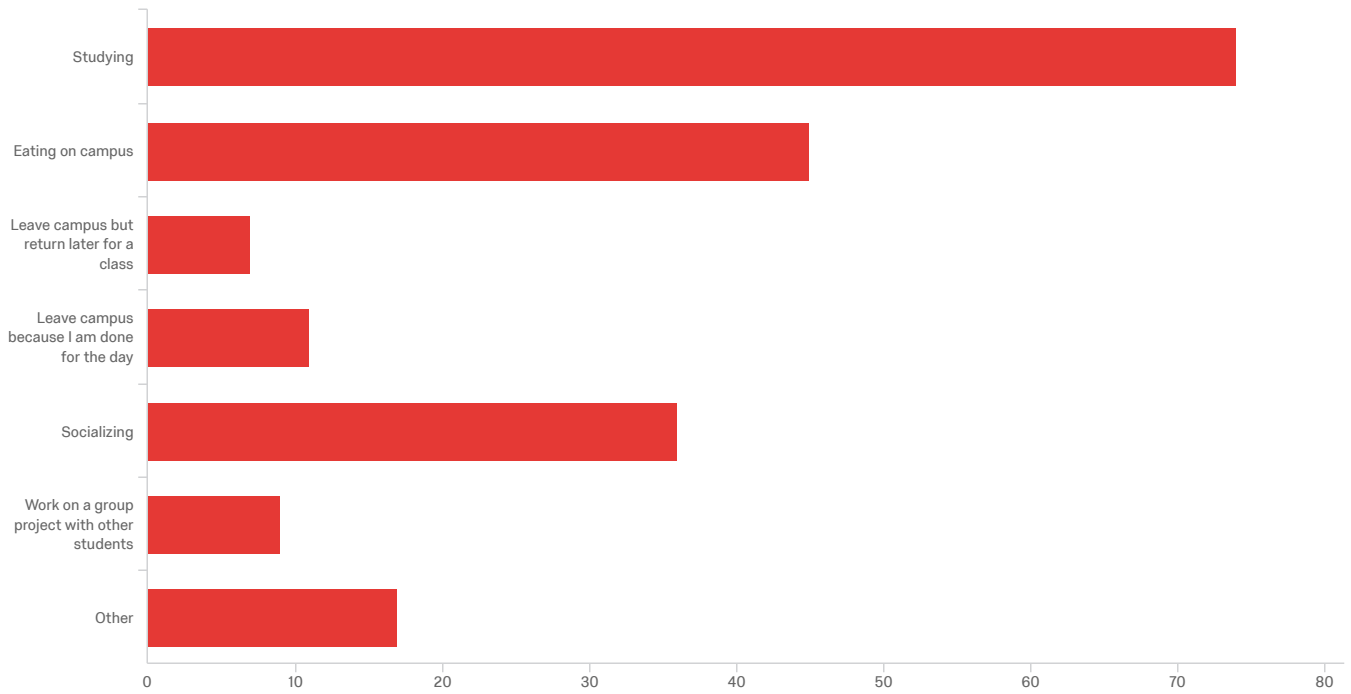

Showing Rows: 1 - 6 Of 6

Q7_4_TEXT - Other

Other

GECA student

Geca student

Too busy

I don't attend

Just didn't get it

Yes I have

GECA STUDENT

Geca student

Too busy

Showing Records: 1 - 9 Of 9

Q9 - College Hour is Tuesday and Thursday between 12:50 and 1:50. Do you have a class during that time this semester?

#	Field	Choice Count
1	Yes	46.81% 110
2	No	53.19% 125

235

Showing Rows: 1 - 3 Of 3

Q10 - Generally, how do you use your time during College Hour?

#	Field	Choice Count
1	Studying	37.19% 74
2	Eating on campus	22.61% 45
3	Leave campus but return later for a class	3.52% 7
4	Leave campus because I am done for the day	5.53% 11
5	Socializing	18.09% 36
6	Work on a group project with other students	4.52% 9
7	Other	8.54% 17