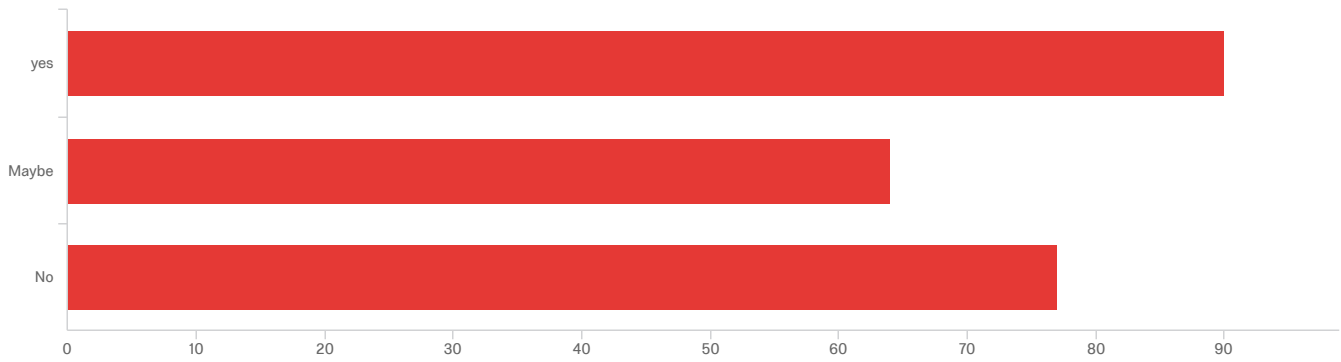

lcc

My comm professor

Showing Records: 1 - 39 Of 39

Q2 - How do you like this event?

#	Field	Choice Count
1	Like a great deal	66.23% 153
2	Like somewhat	32.03% 74
3	Dislike somewhat	1.73% 4
4	Dislike a great deal	0.00% 0
		231

Showing Rows: 1 - 5 Of 5

Q3 - How many Gavilan College events have you attended this semester?

#	Field	Choice Count
1	First	58.87% 136
2	2	22.51% 52
3	3	6.49% 15
4	4	12.12% 28
		231

Showing Rows: 1 - 5 Of 5

Q4 - Did you or are you planning to participate in the event?

#	Field	Choice Count
1	yes	38.96% 90
2	Maybe	27.71% 64
3	No	33.33% 77
		231

Showing Rows: 1 - 4 Of 4

Q6 - Do you have a current Gavilan Student ID Card?