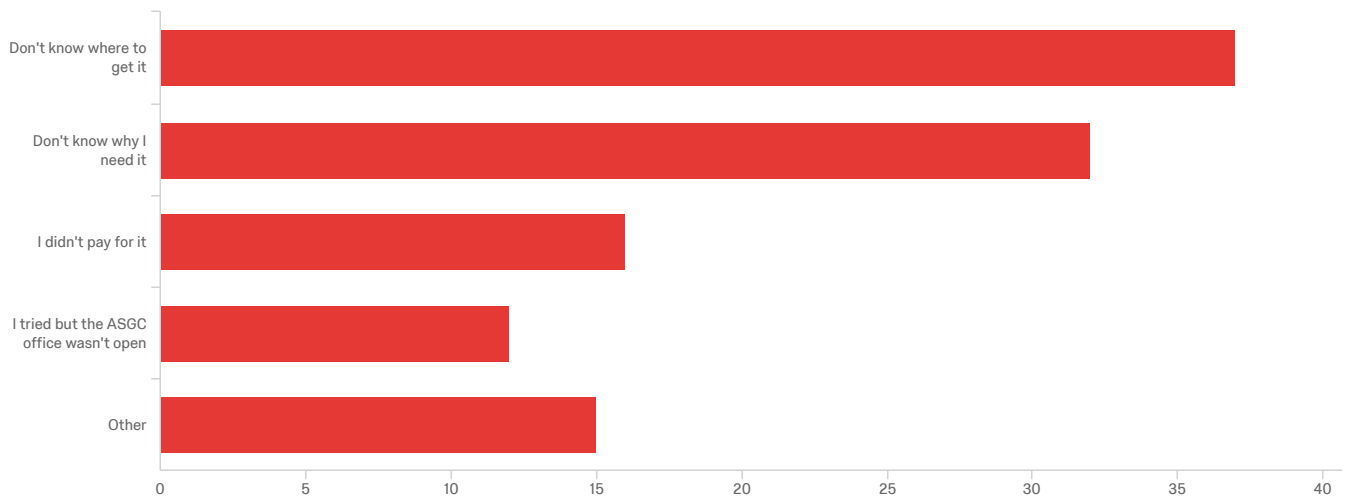

Q7 - Why have you not gotten your Gavilan ID card?

#	Field	Choice Count
1	Don't know where to get it	33.04% 37
2	Don't know why I need it	28.57% 32
3	I didn't pay for it	14.29% 16
4	I tried but the ASGC office wasn't open	10.71% 12
5	Other	13.39% 15
		112

Showing Rows: 1 - 6 Of 6

Q7_4_TEXT - Other

Other

GECA student

Geca student

Too busy

I don't attend

Just didn't get it

Yes I have

GECA STUDENT