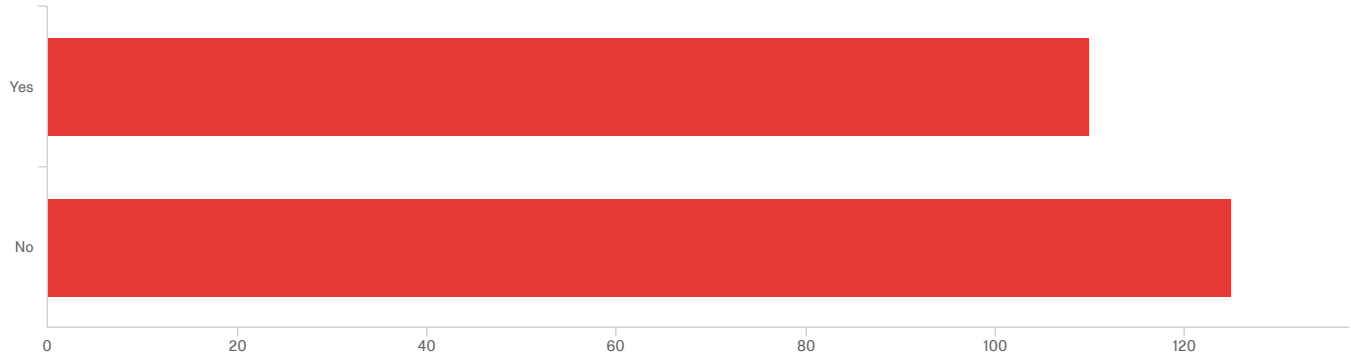

Yes I have

GECA STUDENT

Geca student

Too busy

Showing Records: 1 - 9 Of 9

Q9 - College Hour is Tuesday and Thursday between 12:50 and 1:50. Do you have a class during that time this semester?

#	Field	Choice Count
1	Yes	46.81% 110
2	No	53.19% 125