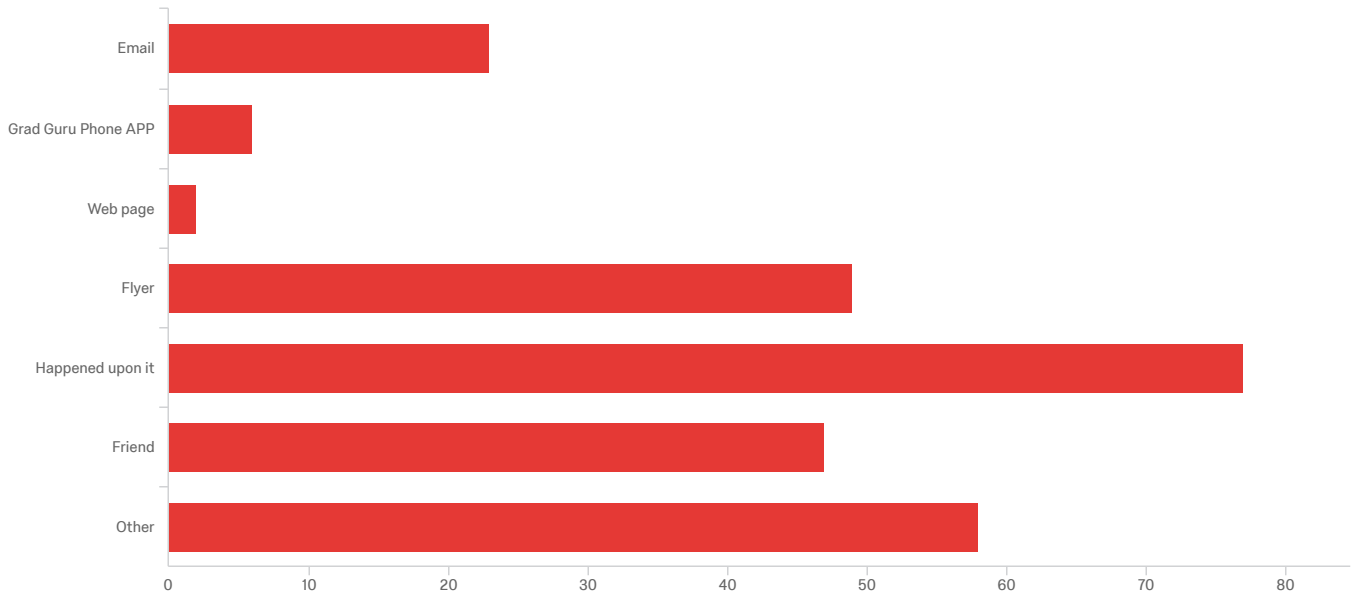

Default Report

18 SP Aggregate Event Data

June 7, 2018 5:48 PM MDT

Q1 - How did you hear about this event?

#	Field	Choice Count
1	Email	8.78% 23
2	Grad Guru Phone APP	2.29% 6
3	Web page	0.76% 2
4	Flyer	18.70% 49
5	Happened upon it	29.39% 77
6	Friend	17.94% 47
7	Other	22.14% 58
		262