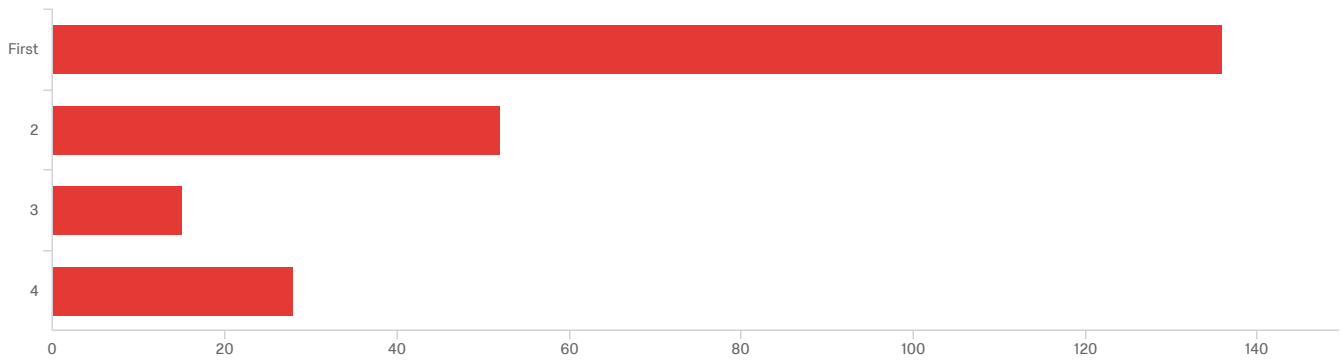

lcc

My comm professor

Showing Records: 1 - 39 Of 39

Q2 - How do you like this event?

#	Field	Choice Count
1	Like a great deal	66.23% 153
2	Like somewhat	32.03% 74
3	Dislike somewhat	1.73% 4
4	Dislike a great deal	0.00% 0
		231

Showing Rows: 1 - 5 Of 5

Q3 - How many Gavilan College events have you attended this semester?

#	Field	Choice Count
1	First	58.87% 136
2	2	22.51% 52
3	3	6.49% 15
4	4	12.12% 28
		231

Showing Rows: 1 - 5 Of 5