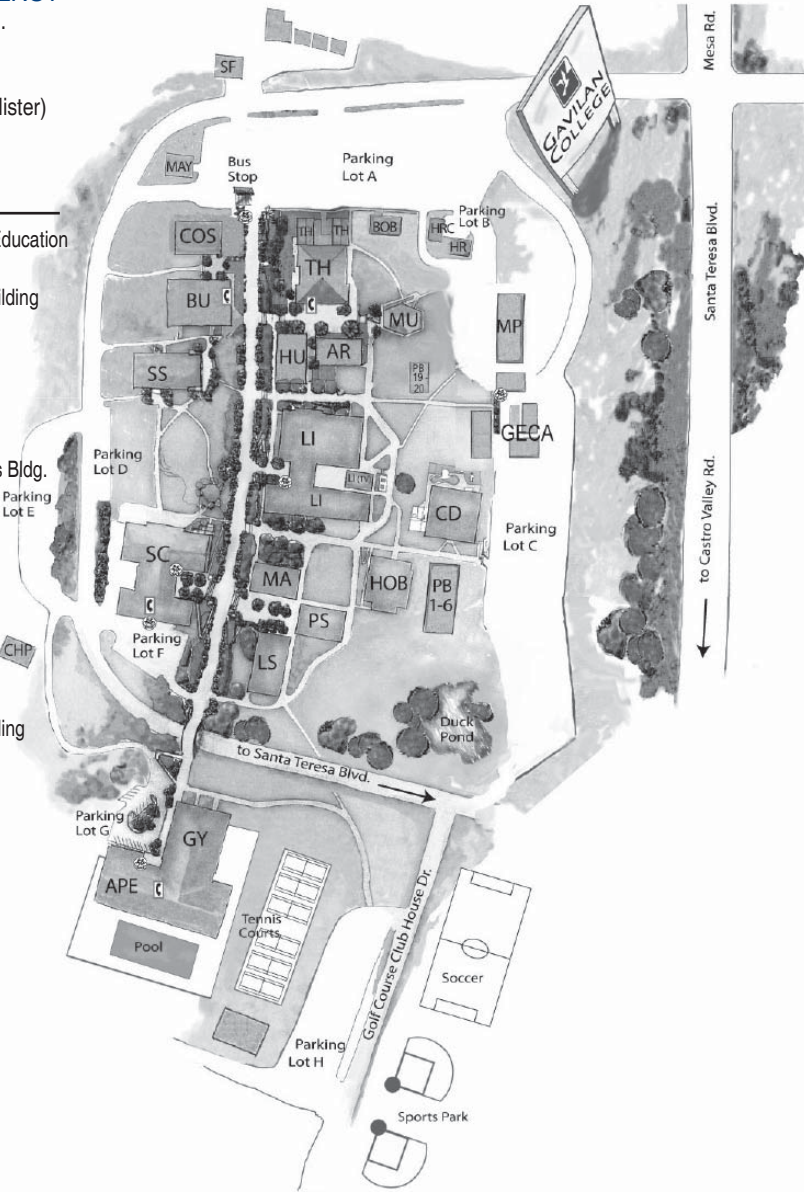

MAIN CAMPUS, GILROY

5055 Santa Teresa Blvd.
Gilroy, CA 95020
408-848-4800 or
831-637-1158 (from Hollister)

BUILDING GUIDE

- APE Adapted Physical Education
- AR Art
- BOB Business Office Building
- BU Business
- CD Child Development
- CHP Chapel
- COS Cosmetology
- GY Gym
- HOB Health Occupations Bldg.
- HR Human Resources
- HRC Human Resources Conference Center
- HU Humanities
- LI Library
- LS Life Science
- MA Mathematics
- MAY Mayock House
- MP Multi-Purpose Building
- MU Music Hall
- PB Portable Buildings
- PS Physical Sciences
- SC Student Center / Administration
- SF Security / Facilities
- SS Social Science
- TH Theater

Bicycle Racks

KEY TO GAVILAN COLLEGE

- Administration . . . . . SC
- Admissions & Records . . . . . SC
- Art Gallery LI
- Assessment Center . . . . . MP 100
- ASGC . . . . . SC
- Athletics / Kinseiology . . . . . GY
- Aviation Department . . . . . MP 129
- Bookstore . . . . . SC
- Business Office . . . . . BOB
- Cafeteria . . . . . SC
- CalWORKs LI
- Career/Transfer Resource Center LI
- Cashier . . . . . BOB
- Cashier (Student Accounts) . . . . . SC
- Child Development Center . . . . . CD
- Community Education . . . . . PB 4
- Computer Graphics & Design LI
- Computer Place LI
- Counseling Offices . . . . . SC
- Disability Resource Center LI
- English / ESL . . . . . SS
- EOPS / Special Services LI
- Financial Aid Office . . . . . SC
- Gilroy Early College Academy . . . . . PB 12
- Kinesiology / Athletics . . . . . GY
- Lounges, North and South . . . . . SC
- Math Lab . . . . . MA 101
- MESA . . . . . MA 115
- Music . . . . . MU
- Noncredit Program . . . . . PB 2
- Nursing . . . . . HOB
- Outreach & Recruitment LI
- Police Academy . . . . . MP
- Public Information Office . . . . . PB 2
- Security . . . . . SF
- Student Health Nurse . . . . . SC
- Student Senate Office . . . . . SC
- Student Success Center LI
- TRiO Program . . . . . MA 115
- Tutoring Center LI
- TV Studio LI
- Welcome Center . . . . . SC 107A

PARKING LOTS

- A Student / Staff / Disabled Access / 30 min. spaces
- B Student / Staff / Disabled Access / Visitor / 30 min. spaces
- C Student / Staff / Disabled Access / 15 min. spaces / 30 min. spaces
- D Staff / Disabled Access
- E Student / Staff / Motorcycle
- F Staff / Disabled Access / Visitor / Motorcycle / 30 min. spaces
- G Staff / Disabled Access
- H Student / Staff / Disabled Access / Motorcycle / 30 min. spaces