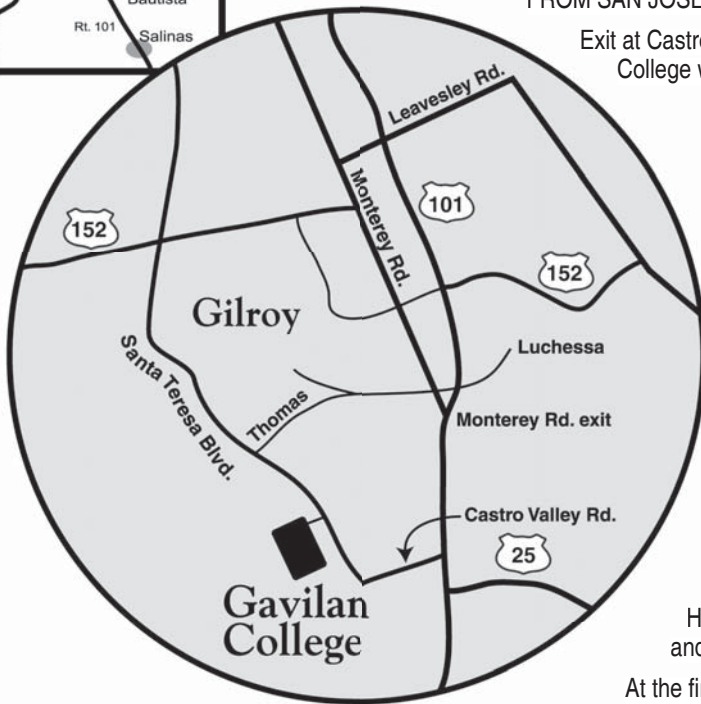

MAPS

DIRECTIONS TO GAVILAN COLLEGE:

FROM SAN JOSE, Take Highway 101 south.

Exit at Castro Valley Road. At Santa Teresa Blvd., turn right. Gavilan College will be on the left.

FROM SANTA CRUZ, APTOS, WATSONVILLE, The straighter, less mountainous route - Take Highway 1 to the Riverside Drive exit (Highway 129).

Go east approximately 15 miles to Highway 101, then north to Gilroy. In Gilroy, take the Monterey Road exit. Go left (west) on Monterey Road. After going under the overpass, get back on Highway 101 going south. Exit at Castro Valley Road. At Santa Teresa Blvd., turn right. Gavilan College will be on the left.

SCENIC ROUTE FROM SANTA CRUZ COUNTY

Take the Airport Blvd. exit off Highway 1. It will become Holohan Road and run into Route 152. Turn left on 152 and go over Hecker Pass.

At the first light, Santa Teresa Blvd., turn right. The College will be approximately two miles on the right.