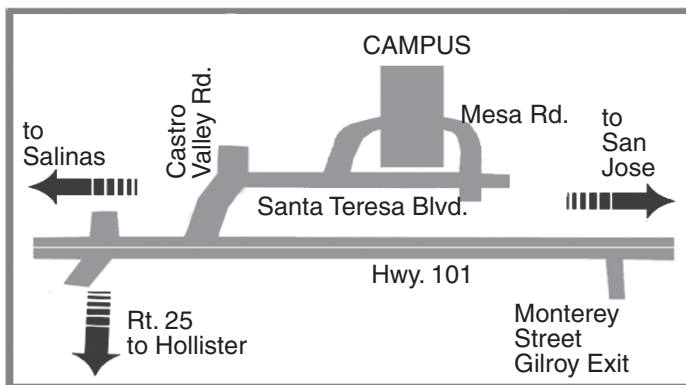

MAPS

DIRECTIONS TO GAVILAN COLLEGE:

FROM SAN JOSE, Take Highway 101 south.

Exit at Castro Valley Road. At Santa Teresa Blvd., turn right. Gavilan College will be on the left.

FROM SANTA CRUZ, APTOS, WATSONVILLE, The straighter, less mountainous route - Take Highway 1 to the Riverside Drive exit (Highway 129).

Go east approximately 15 miles to Highway 101, then north to Gilroy. In Gilroy, take the Monterey Road exit. Go left (west) on Monterey Road. After going under the overpass, get back on Highway 101 going south. Exit at Castro Valley Road. At Santa Teresa Blvd., turn right. Gavilan College will be on the left.

SCENIC ROUTE FROM SANTA CRUZ COUNTY

Take the Airport Blvd. exit off Highway 1. It will become Holohan Road and run into Route 152. Turn left on 152 and go over Hecker Pass.

At the first light, Santa Teresa Blvd., turn right. The College will be approximately two miles on the right.

MAIN CAMPUS, GILROY

5055 Santa Teresa Blvd.
 Gilroy, CA 95020
 408-848-4800 or
 831-637-1158 (from Hollister)

BUILDING GUIDE

- APE Adapted Physical Education
- AR Art
- BOB Business Office Building
- BU Business
- CD Child Development
- CHP Chapel
- COS Cosmetology
- GY Gym
- HOB Health Occupations Bldg.
- HR Human Resources
- HRC Human Resources Conference Center
- HU Humanities
- LI Library
- LS Life Science
- MA Mathematics
- MAY Mayock House
- MP Multi-Purpose Building
- MU Music Hall
- PB Portable Buildings
- PS Physical Sciences
- SC Student Center / Administration
- SF Security / Facilities
- SS Social Science
- TH Theater