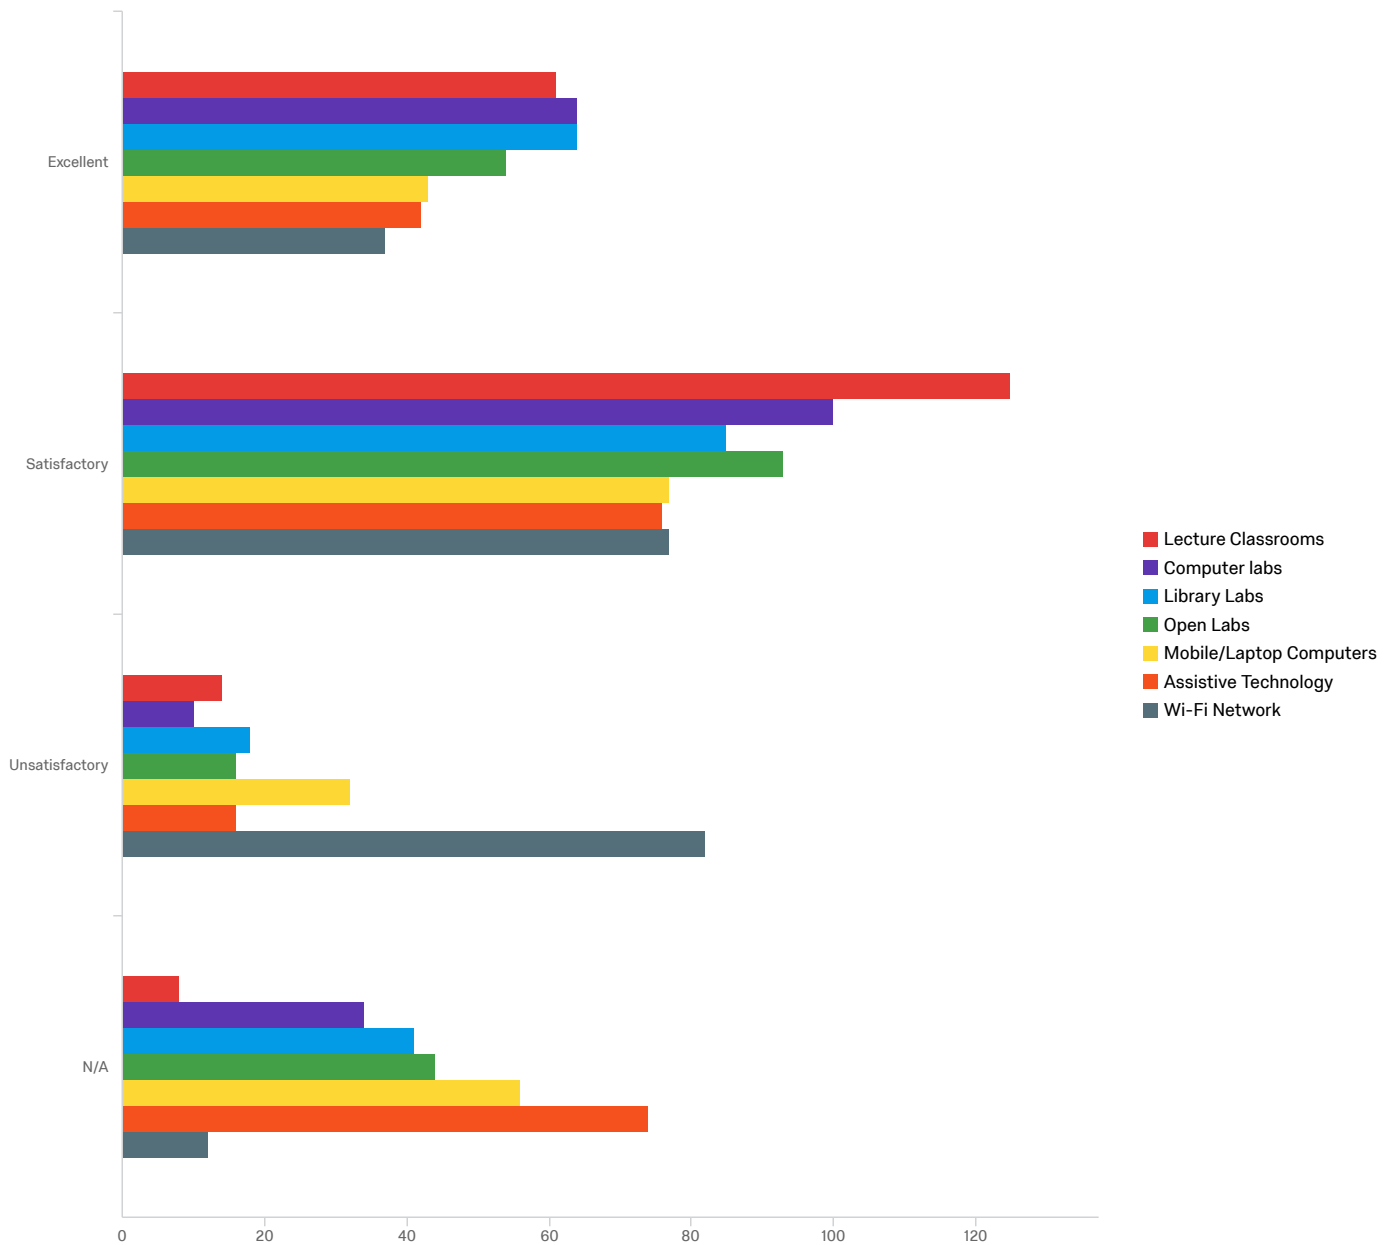

Q45 - Please rate the technology resources in the following areas at Gavilan College.:

#	Field	Excellent	Satisfactory	Unsatisfactory	N/A	Total
1	Lecture Classrooms	29.33% 61	60.10% 125	6.73% 14	3.85% 8	208
2	Computer labs	30.77% 64	48.08% 100	4.81% 10	16.35% 34	208
3	Library Labs	30.77% 64	40.87% 85	8.65% 18	19.71% 41	208
4	Open Labs	26.09% 54	44.93% 93	7.73% 16	21.26% 44	207
5	Mobile/Laptop Computers	20.67% 43	37.02% 77	15.38% 32	26.92% 56	208
6	Assistive Technology	20.19% 42	36.54% 76	7.69% 16	35.58% 74	208

7 Wi-Fi Network

17.79% 37

37.02% 77

39.42% 82

5.77% 12

208

Showing Rows: 1 - 7 Of 7