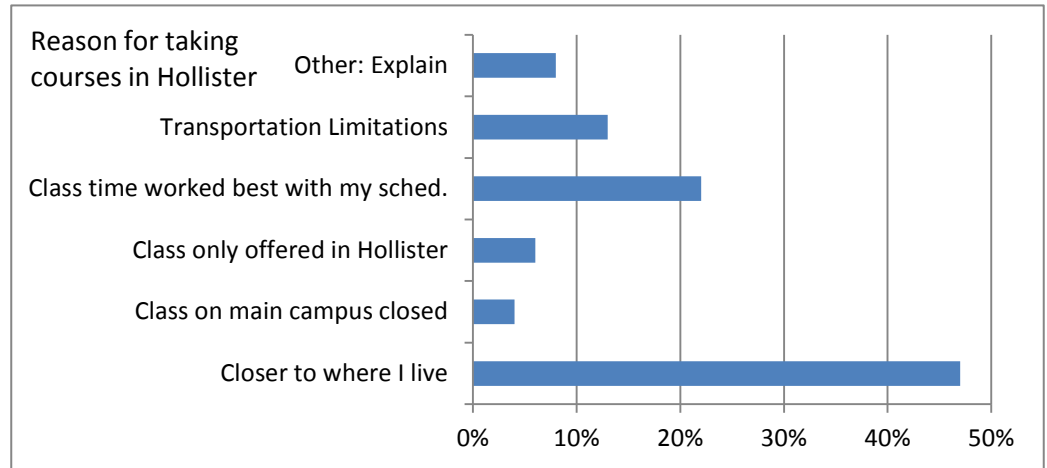

8)Challenges- Top answers

Money/food/childcare/gas/work

9)Tools/access

Comfortable seating	31%
More Tutoring	19%
Additional Counseling Availability	20%
All of the above	23%
Other: Explain	7%
Tutoring 24/7	
Librarian time after 1	
More classes	
Disabled seating	

10) Library Research

Provide longer staffing hours	36%
a better variety of books to check out	35%
increase time of book checkout	24%
Other: explain	5%
Not aware of Library assistance	
Online scheduling to meet with Librarian	
Free Education	

11) Reason for taking courses in Hollister

Closer to where I live	47%
Class on main campus closed	4%
Class only offered in Hollister	6%
Class time worked best with my sched.	22%
Transportation Limitations	13%
Other: Explain	8%
I need to learn to speak better English	
Some of the best instructors are here	
I prefer the Holl site staff more than Gilroy	
Instructors take time to connect/invest with students	
Close to my kids	
Mr. Perez	
Closer to work