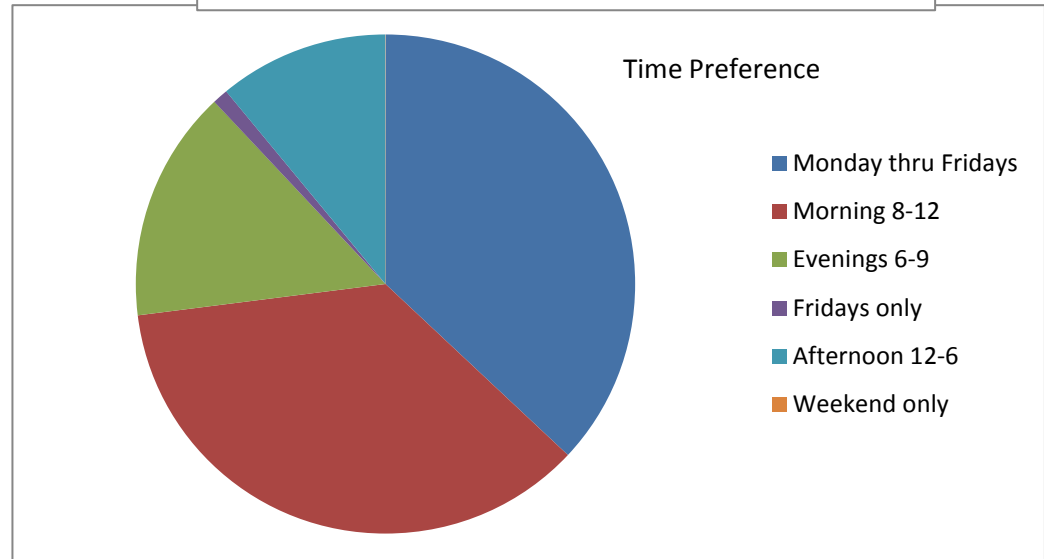

Yes	65%
No	18%
It doesn't matter I'll drive anywhere	17%

**14) Online or Hybrid?**

Yes	41%
No	59%

**15) Classroom setting or Online?**

Classroom	68%
Online	21%
Hybrid	11%

**16) Course Preference**

Monday thru Fridays	37%
Morning 8-12	36%
Evenings 6-9	15%
Fridays only	1%
Afternoon 12-6	11%
Weekend only	0%

**17) Lab/Science in Hollister would you take it?**

Yes	82%
No	18%

**Which Lab/Science Class**

- Chemistry
- Biology
- Geology
- Night Math Courses
- Bio7
- Any

**19)Do you know that we offer courses in Hollister at other locations?**