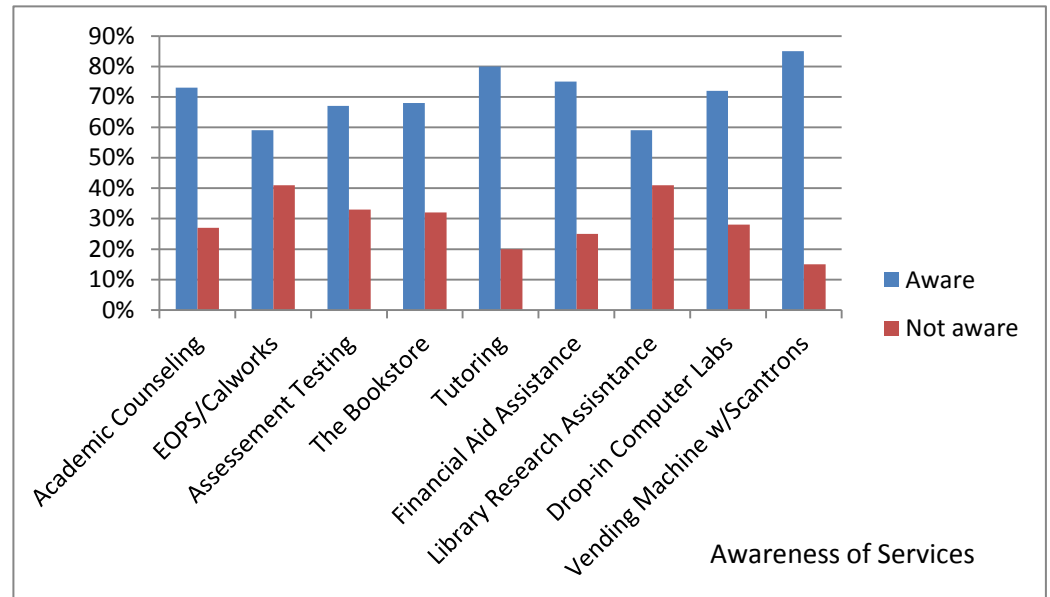

**Survey Results for Hollister Site 2017**

**1) Are you a Hollister Resident?**

Yes 85%  
No 15%

**2) Are you First Generation Student?**

Yes 53%  
No 47%

**3) Gender:**

Female 65%  
Male 33%  
Other 2%

**4) Race/Ethnicity**

Hispanic/Latino 71%  
Other 29%

**5) Basic Skills to start**

Yes 56%  
No 44%

**6) Awareness of Student Services**

	Aware	Not aware
Academic Counseling	73%	27%
EOPS/Calworks	59%	41%
Assesment Testing	67%	33%
The Bookstore	68%	32%
Tutoring	80%	20%
Financial Aid Assistance	75%	25%
Library Research Assisntance	59%	41%
Drop-in Computer Labs	72%	28%
Vending Machine w/Scantrons	85%	15%