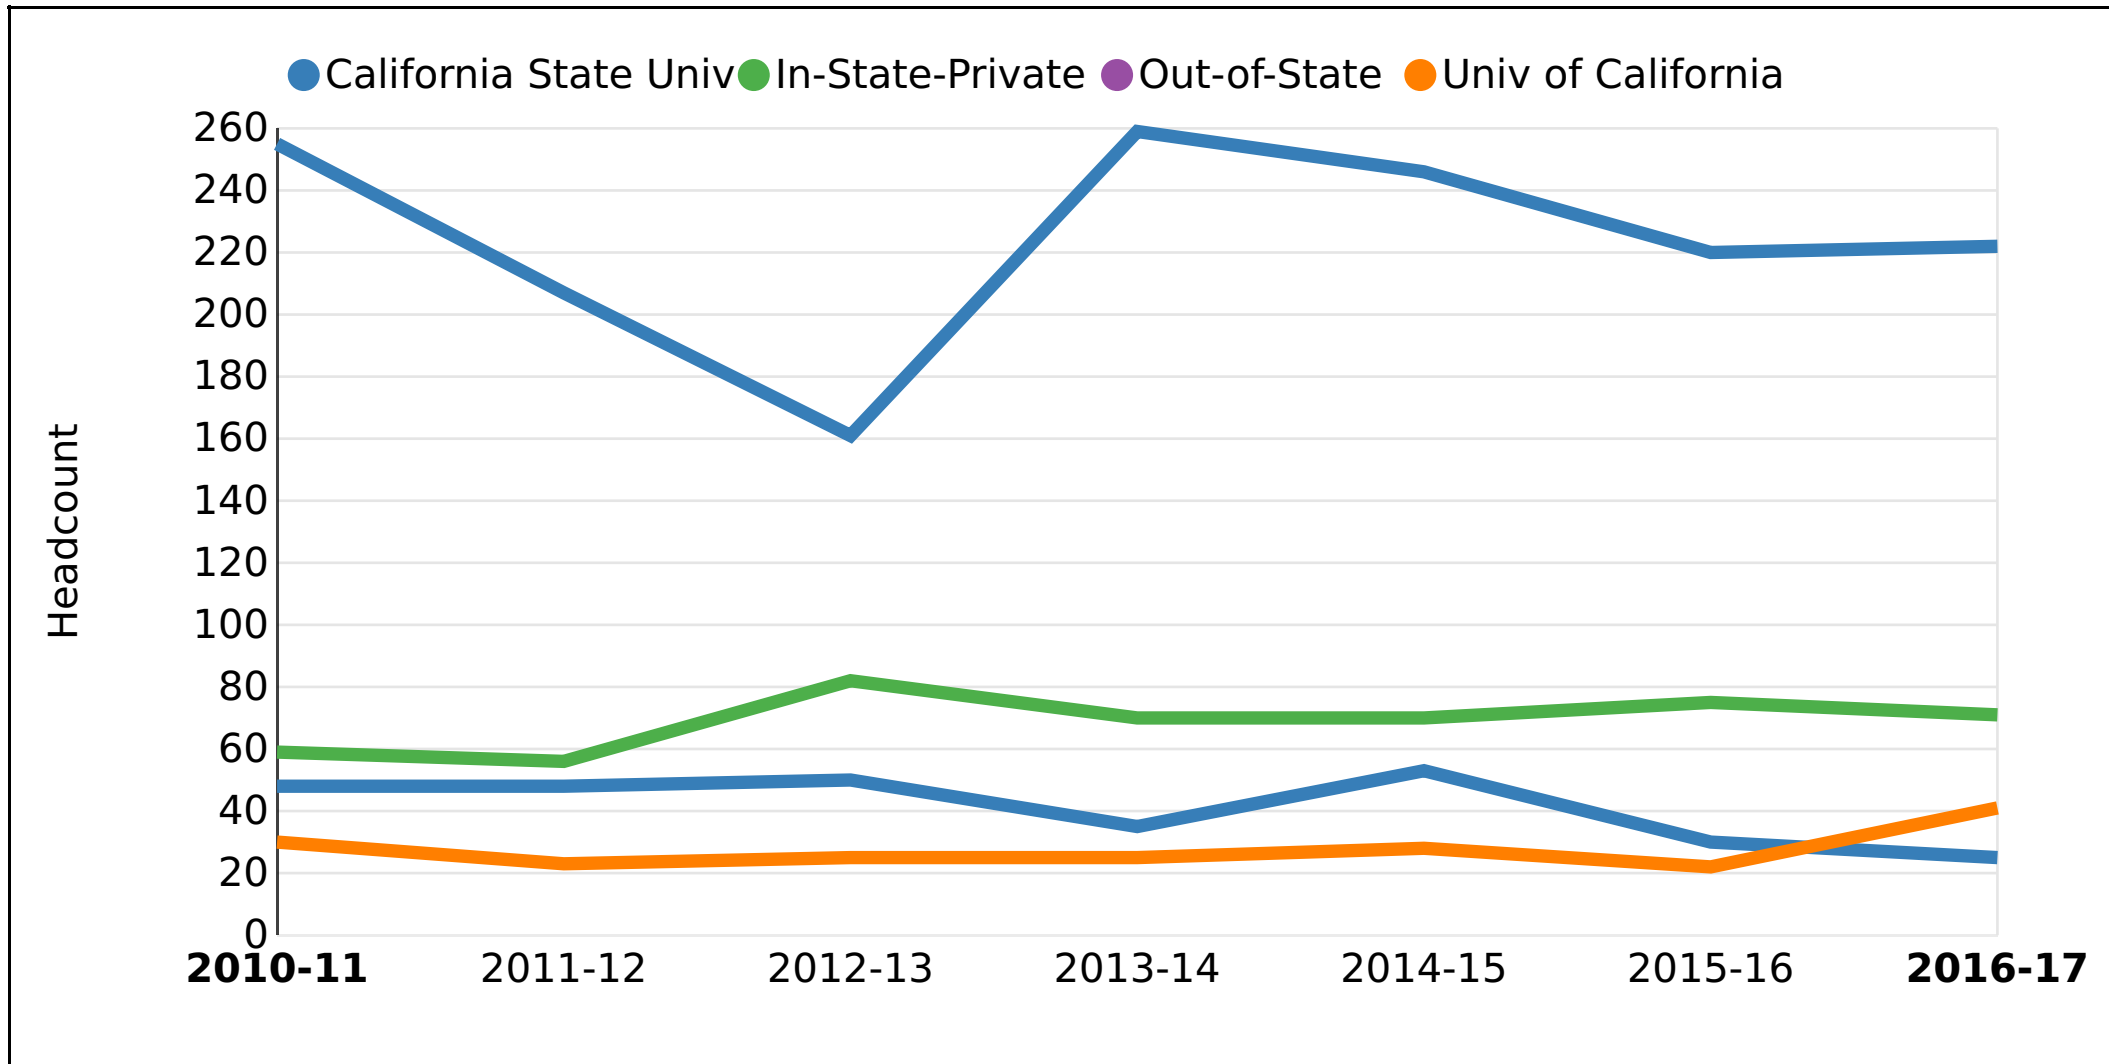

Transfer Totals by University System

Headcount

System	2010-11	2011-12	2012-13	2013-14	2014-15	2015-16	2016-17
California State Univ	255	207	161	259	246	220	222
In-State-Private	48	48	50	35	53	30	25
Out-of-State	59	56	82	70	70	75	71
Univ of California	30	23	25	25	28	22	41
Total	392	334	318	389	397	347	359