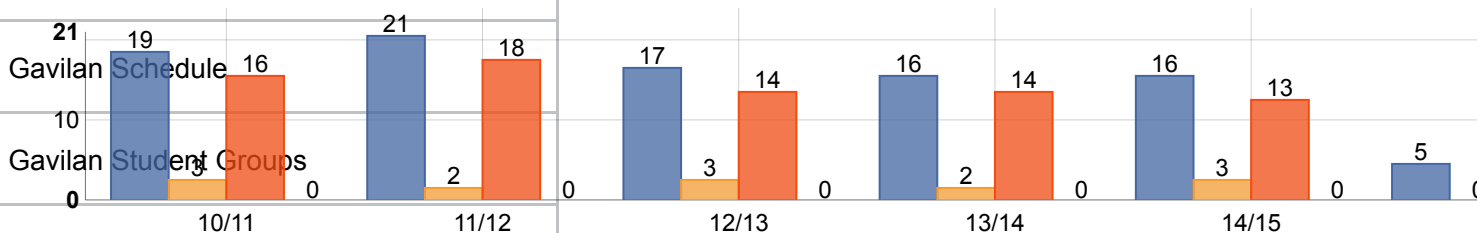

Saved Dashboards Settings

Reports

Run

Share

Close

Course Demand Data

Name	Count	Details
Course Demand Data	1	Details
DE Comparison Data	1	Details

Get Data

Academic Year	10/11	11/12	12
Avg. Capacity	19	21	
Avg. Census Enrollment	3	2	
Avg. Open-Seats at Census	16	18	
Total Denied	2	0	
Number of Classes	22	26	
Avg. Denied	0	0	

Select Discipline(s) Select Course(s)

Explorer Shortcuts Recent

- ATH
- BIO
- BIO DegreeWorks
- BOT
- BUS
- CARP
- CGD Gavilan
- CD
- CGD
- CHEM
- CGD Gavilan Class Rosters
- CGD

- All Courses -

- 2
- 4
- 6
- 8
- 9
- 30
- 110
- 160
- 190

Gavilan GIDS

Year	Term	Subject	Course	Course Title	CRN	Capacity	Census Enrolled	Open Seats	Denied	Location
2016	201570	CGD	190	OCC WK EX-CGD	10567	5	0	5	0	Gavilan College
2016	201570	CGD	190	OCC WK EX-CGD	10568	5	0	5	0	Gavilan College
2016	201570	CGD	190	OCC WK EX-CGD	10569	5	0	5	0	Gavilan College
2016	201570	CGD	190	OCC WK EX-CGD	10570	5	0	5	0	Gavilan College
2015	201470	CGD	8	ADV CGD APPLICA I	10864	24	10	14	0	Gavilan College
2015	201470	CGD	9	ADV CGD APPLICATION II	10865	24	2	22	0	Gavilan College
2015	201470	CGD	160	TECH DESKTOP GRAPH	10862	24	1	23	0	Gavilan College
2015	201470	CGD	190	OCC WK EX-CGD	10772	10	0	10	0	Gavilan College
2015	201470	CGD	190	OCC WK EX-CGD	10773	20	0	20	0	Gavilan College
2015	201470	CGD	190	OCC WK EX-CGD	10774	20	0	20	0	Gavilan College
2015	201470	CGD	190	OCC WK EX-CGD	10775	20	0	20	0	Gavilan College
2015	201530	CGD	2	2D/3D TECH COMP GRAPH I	40861	24	17	7	0	Gavilan College
2015	201530	CGD	190	OCC WK EX-CGD	40589	5	0	5	0	Gavilan College
2015	201530	CGD	190	OCC WK EX-CGD	40590	5	0	5	0	Gavilan College
2015	201530	CGD	190	OCC WK EX-CGD	40591	5	0	5	0	Gavilan College
2015	201530	CGD	190	OCC WK EX-CGD	40592	5	0	5	0	Gavilan College
2014	201370	CGD	2	2D/3D TECH COMP GRAPH I	10244	24	16	8	0	Gavilan College
2014	201370	CGD	2	2D/3D TECH COMP GRAPH I	10248	0	0	0	0	Gavilan College
2014	201370	CGD	8	ADV CGD APPLICA I	10246	24	0	24	0	Gavilan College
2014	201370	CGD	9	ADV CGD APPLICATION II	10247	24	1	23	0	Gavilan College
2014	201370	CGD	160	TECH DESKTOP GRAPH	10242	24	4	20	0	Gavilan College
2014	201370	CGD	190	OCC WK EX-CGD	11037	10	0	10	0	Gavilan College

104 items