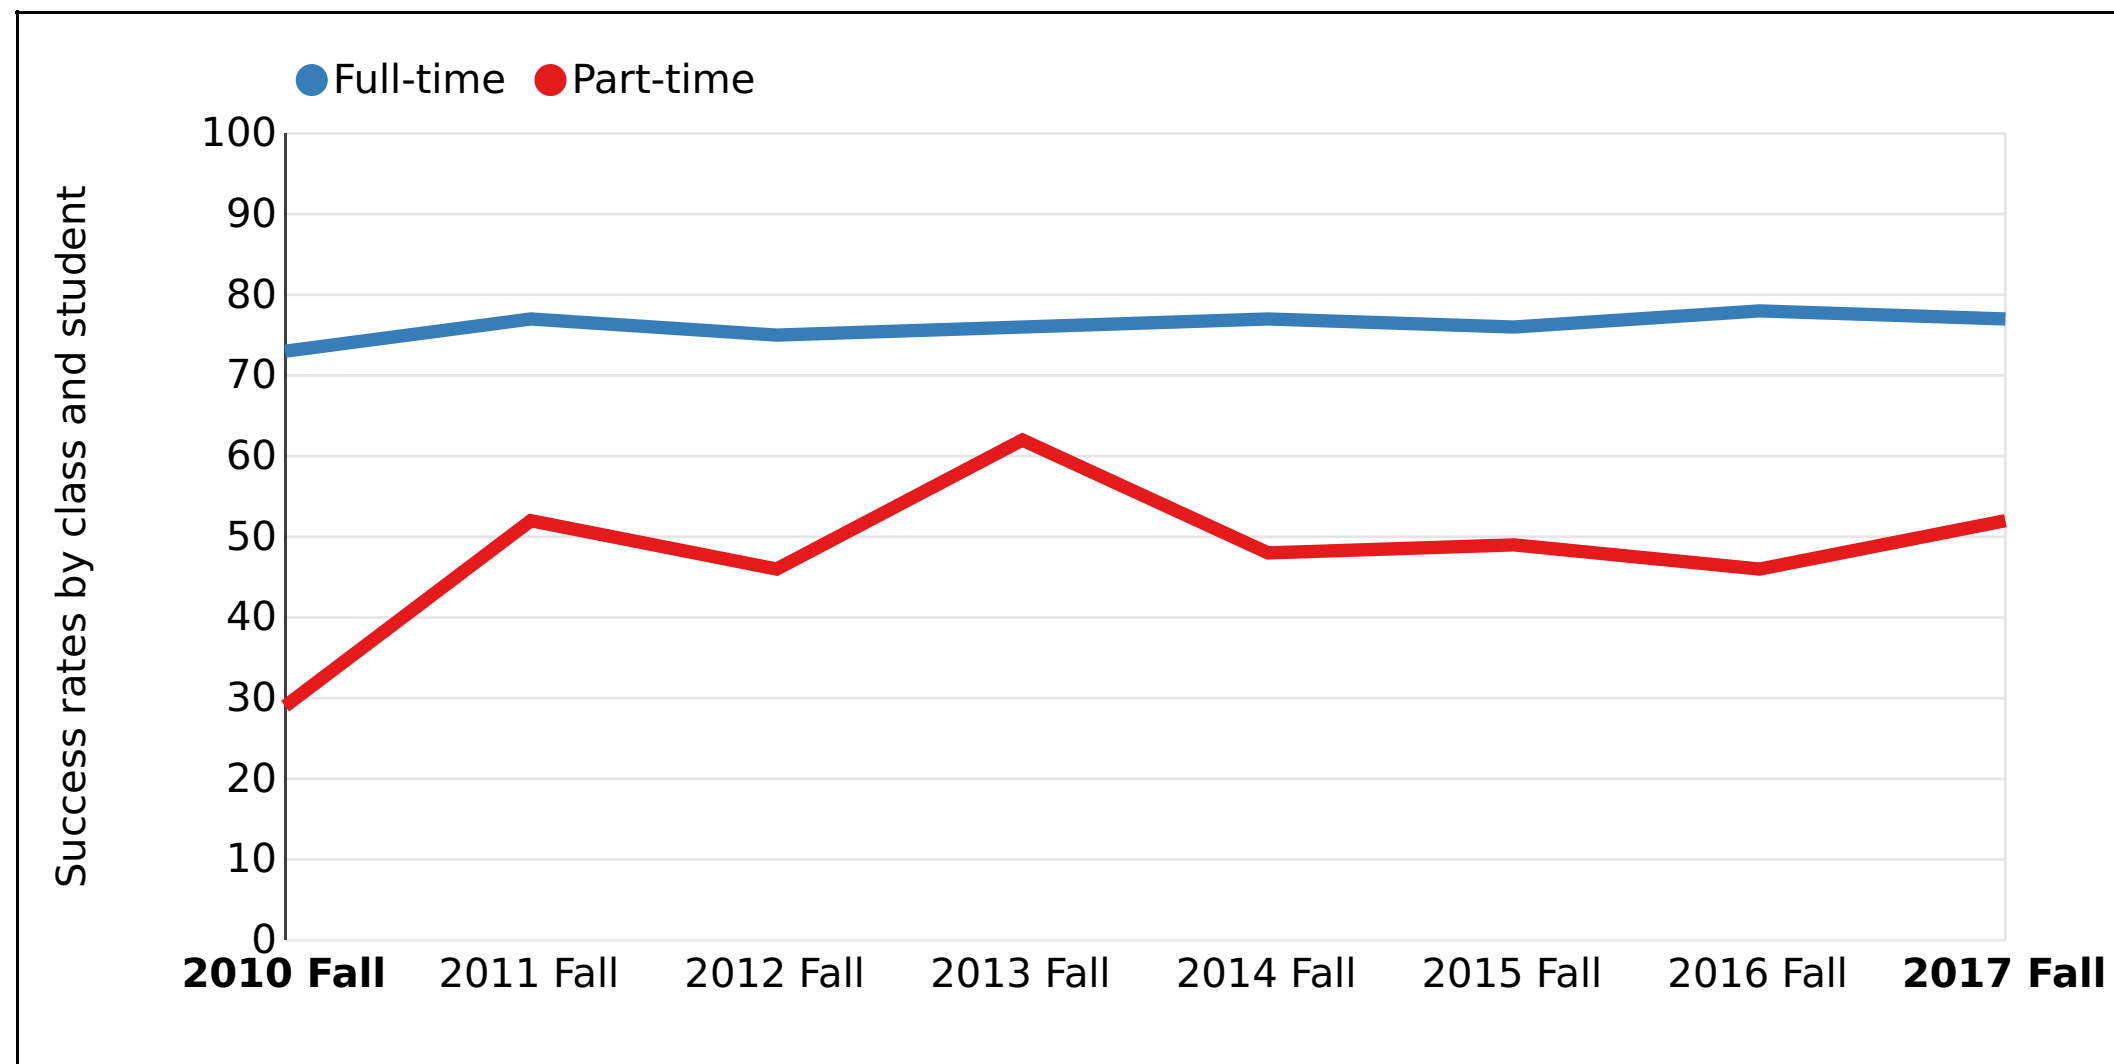

Explore Course Success Rates

MATH - Mathematics

Limits: **New or Continuing** First-time Student

Success rates by class and student

Full-Part Time	2010 Fall	2011 Fall	2012 Fall	2013 Fall	2014 Fall	2015 Fall	2016 Fall	2017 Fall
Full-time	73%	77%	75%	76%	77%	76%	78%	77%
Part-time	29%	52%	46%	62%	48%	49%	46%	52%
Total	47%	64%	60%	69%	62%	61%	59%	63%