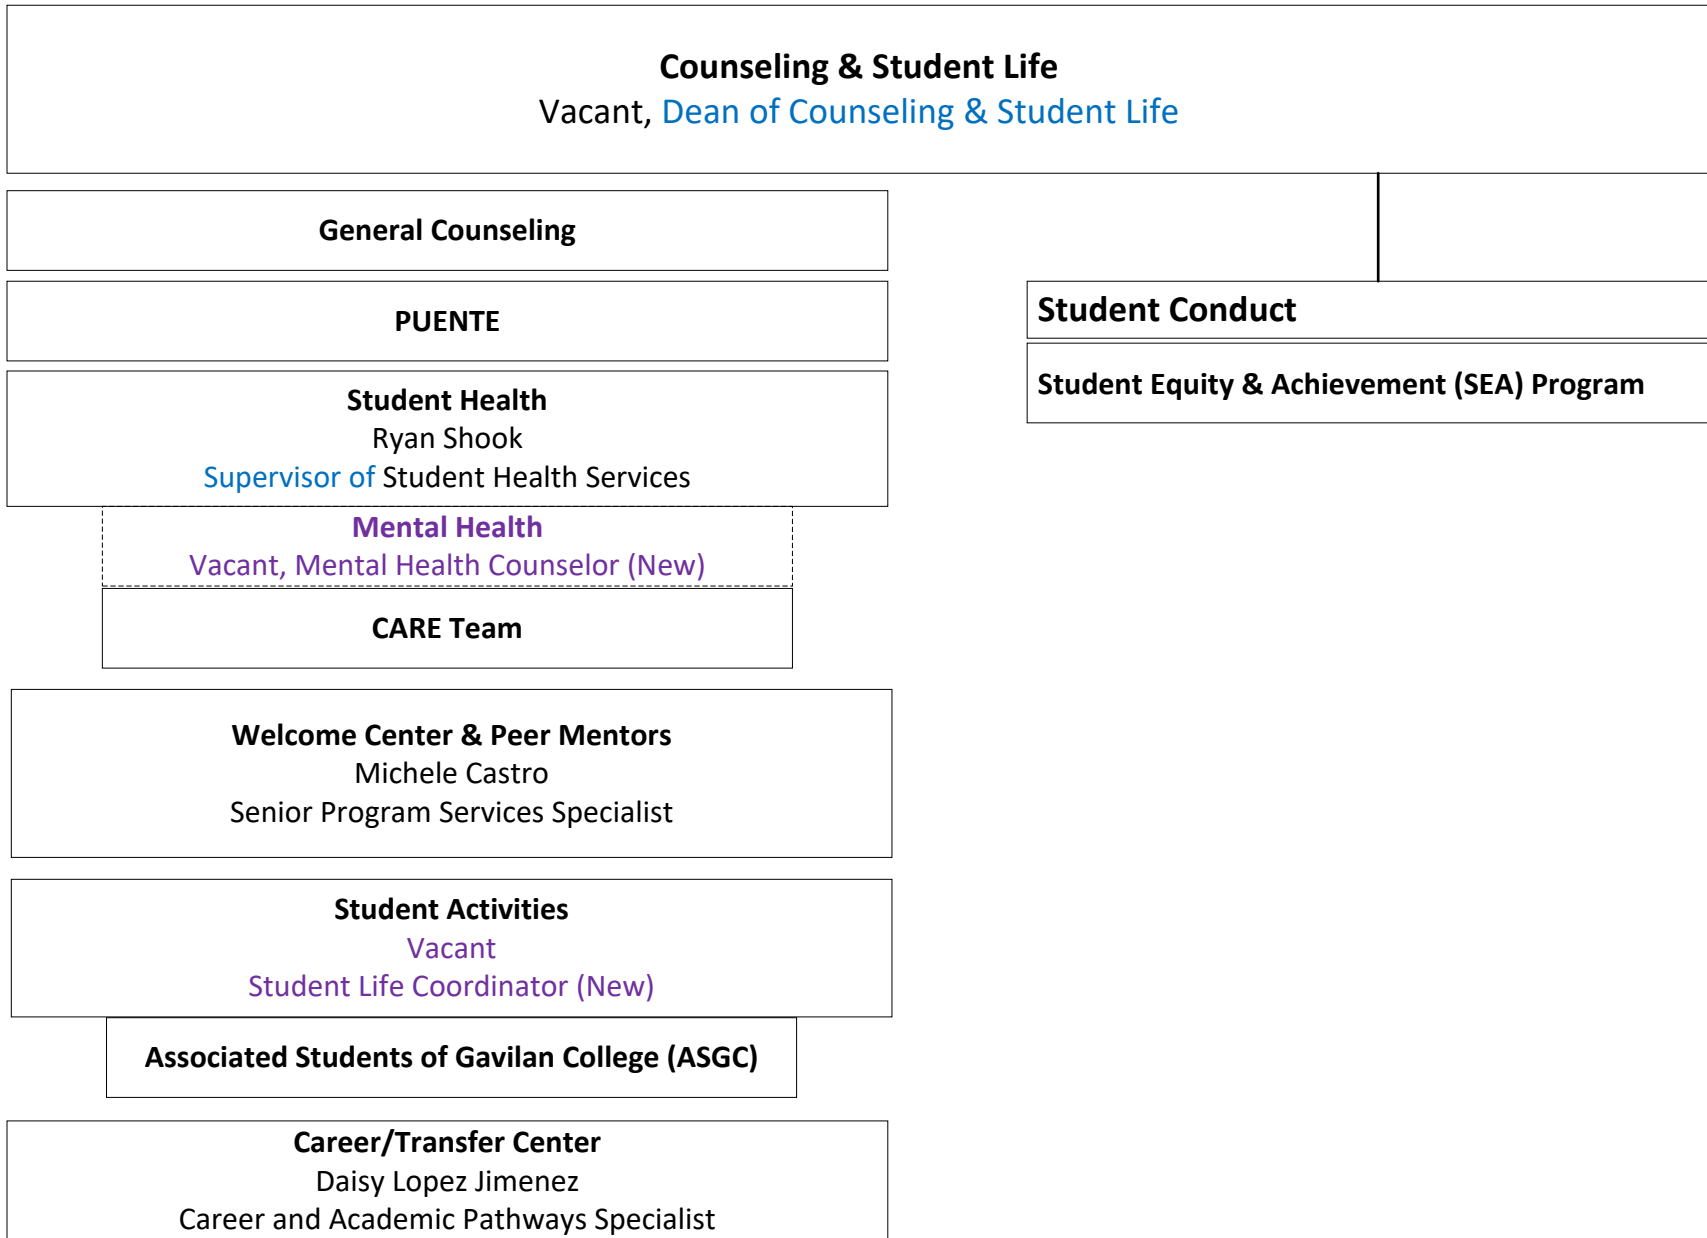

Judy Rodriguez
Director, Instructional Site

[Student Support Programs](#)

Carina Cisneros
Dean, [Student Support](#)

- **Commencement**
- **Catalog Development**
- **Gilroy Early College Academy (GECA)**
- **Guided Pathways**
- **Student Retention (Starfish)**
- **Title IX**

Legend

- Title Change
- New Position

PRELIMINARY

Legend

- Title Change
- Indirect Reports
- New Position

Student Support Programs
Carina Cisneros
Dean, **Student Support**

EOPS/CARE

Veterans Resource Center