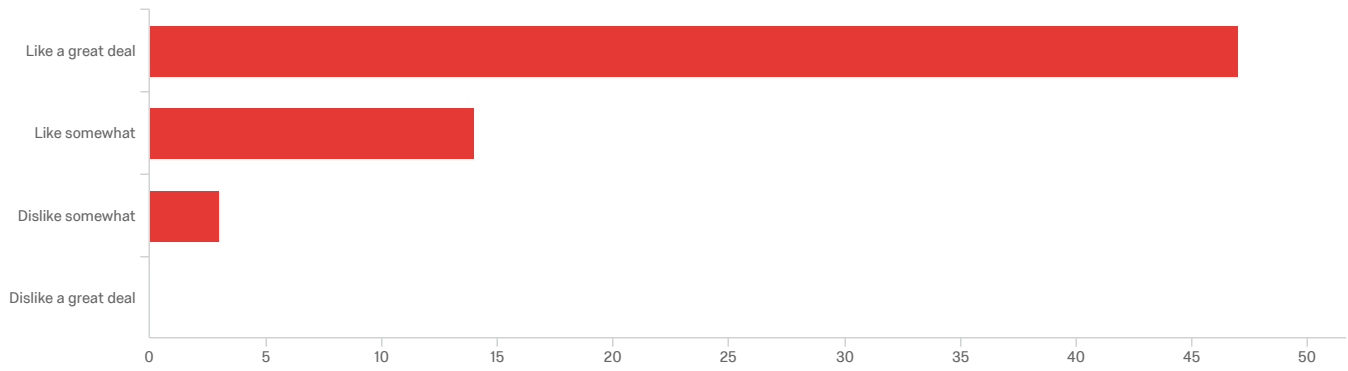

teacher

club

class

class

ICC meeting

classmate

Walk up

Vrc involvement

Veteran's Resource Center

I just know stuff

Showing Records: 1 - 14 Of 14

Q2 - How do you like this event?

#	Field	Choice Count
1	Like a great deal	73.44% 47
2	Like somewhat	21.88% 14
3	Dislike somewhat	4.69% 3
4	Dislike a great deal	0.00% 0
		64