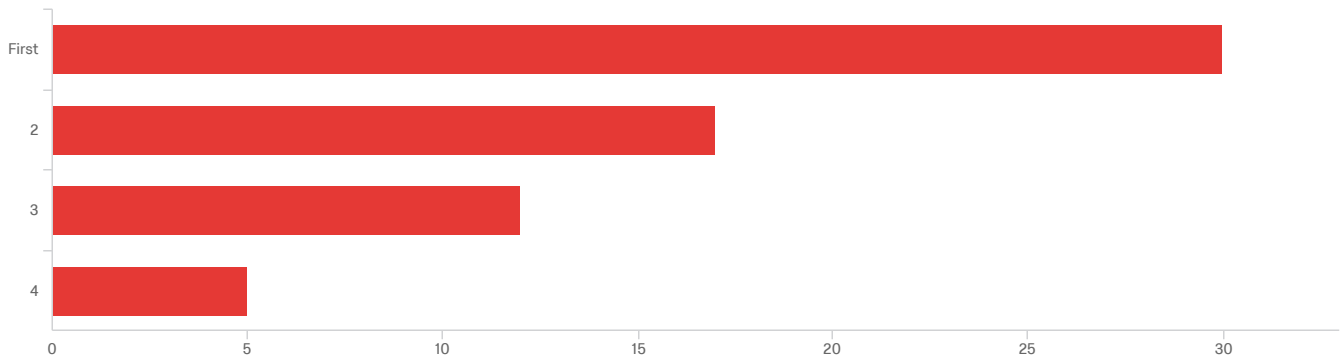

Veteran's Resource Center

I just know stuff

Showing Records: 1 - 14 Of 14

Q2 - How do you like this event?

#	Field	Choice Count
1	Like a great deal	73.44% 47
2	Like somewhat	21.88% 14
3	Dislike somewhat	4.69% 3
4	Dislike a great deal	0.00% 0
		64

Showing Rows: 1 - 5 Of 5

Q3 - How many Gavilan College events have you attended this semester?

#	Field	Choice Count
1	First	46.88% 30
2	2	26.56% 17
3	3	18.75% 12
4	4	7.81% 5
		64

Showing Rows: 1 - 5 Of 5