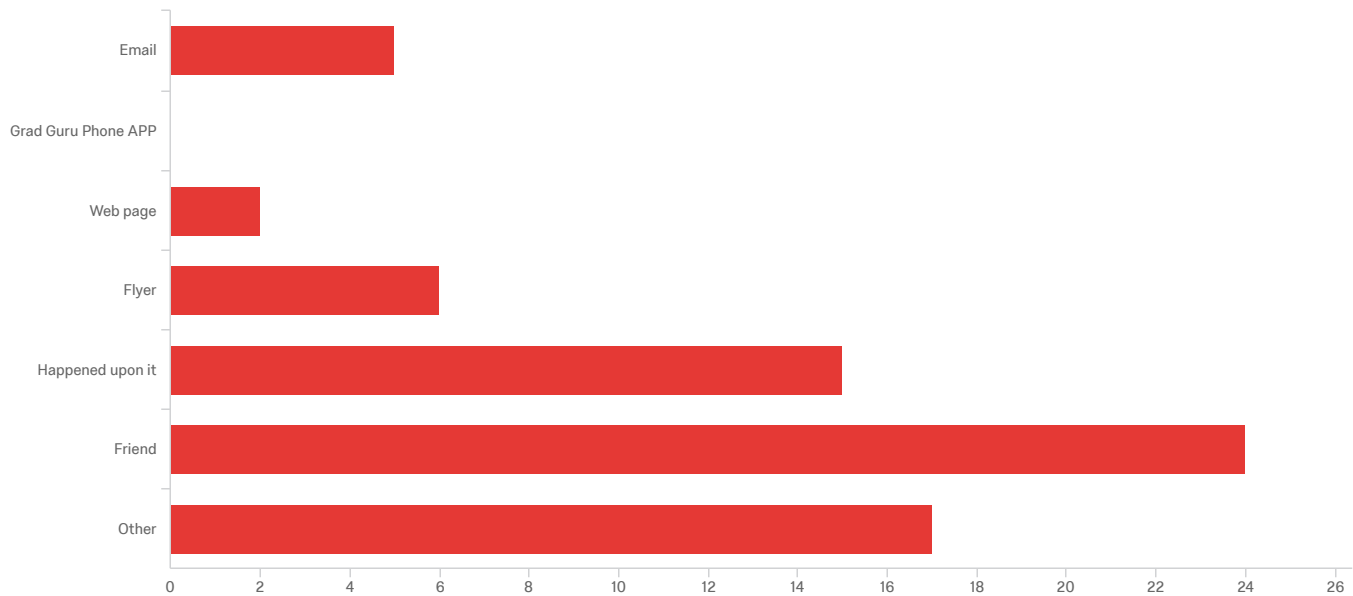

Default Report

17 Fall Aggregated Events

June 7, 2018 9:19 AM MDT

Q1 - How did you hear about this event?

#	Field	Choice Count
1	Email	7.25% 5
2	Grad Guru Phone APP	0.00% 0
3	Web page	2.90% 2
4	Flyer	8.70% 6
5	Happened upon it	21.74% 15
6	Friend	34.78% 24
7	Other	24.64% 17