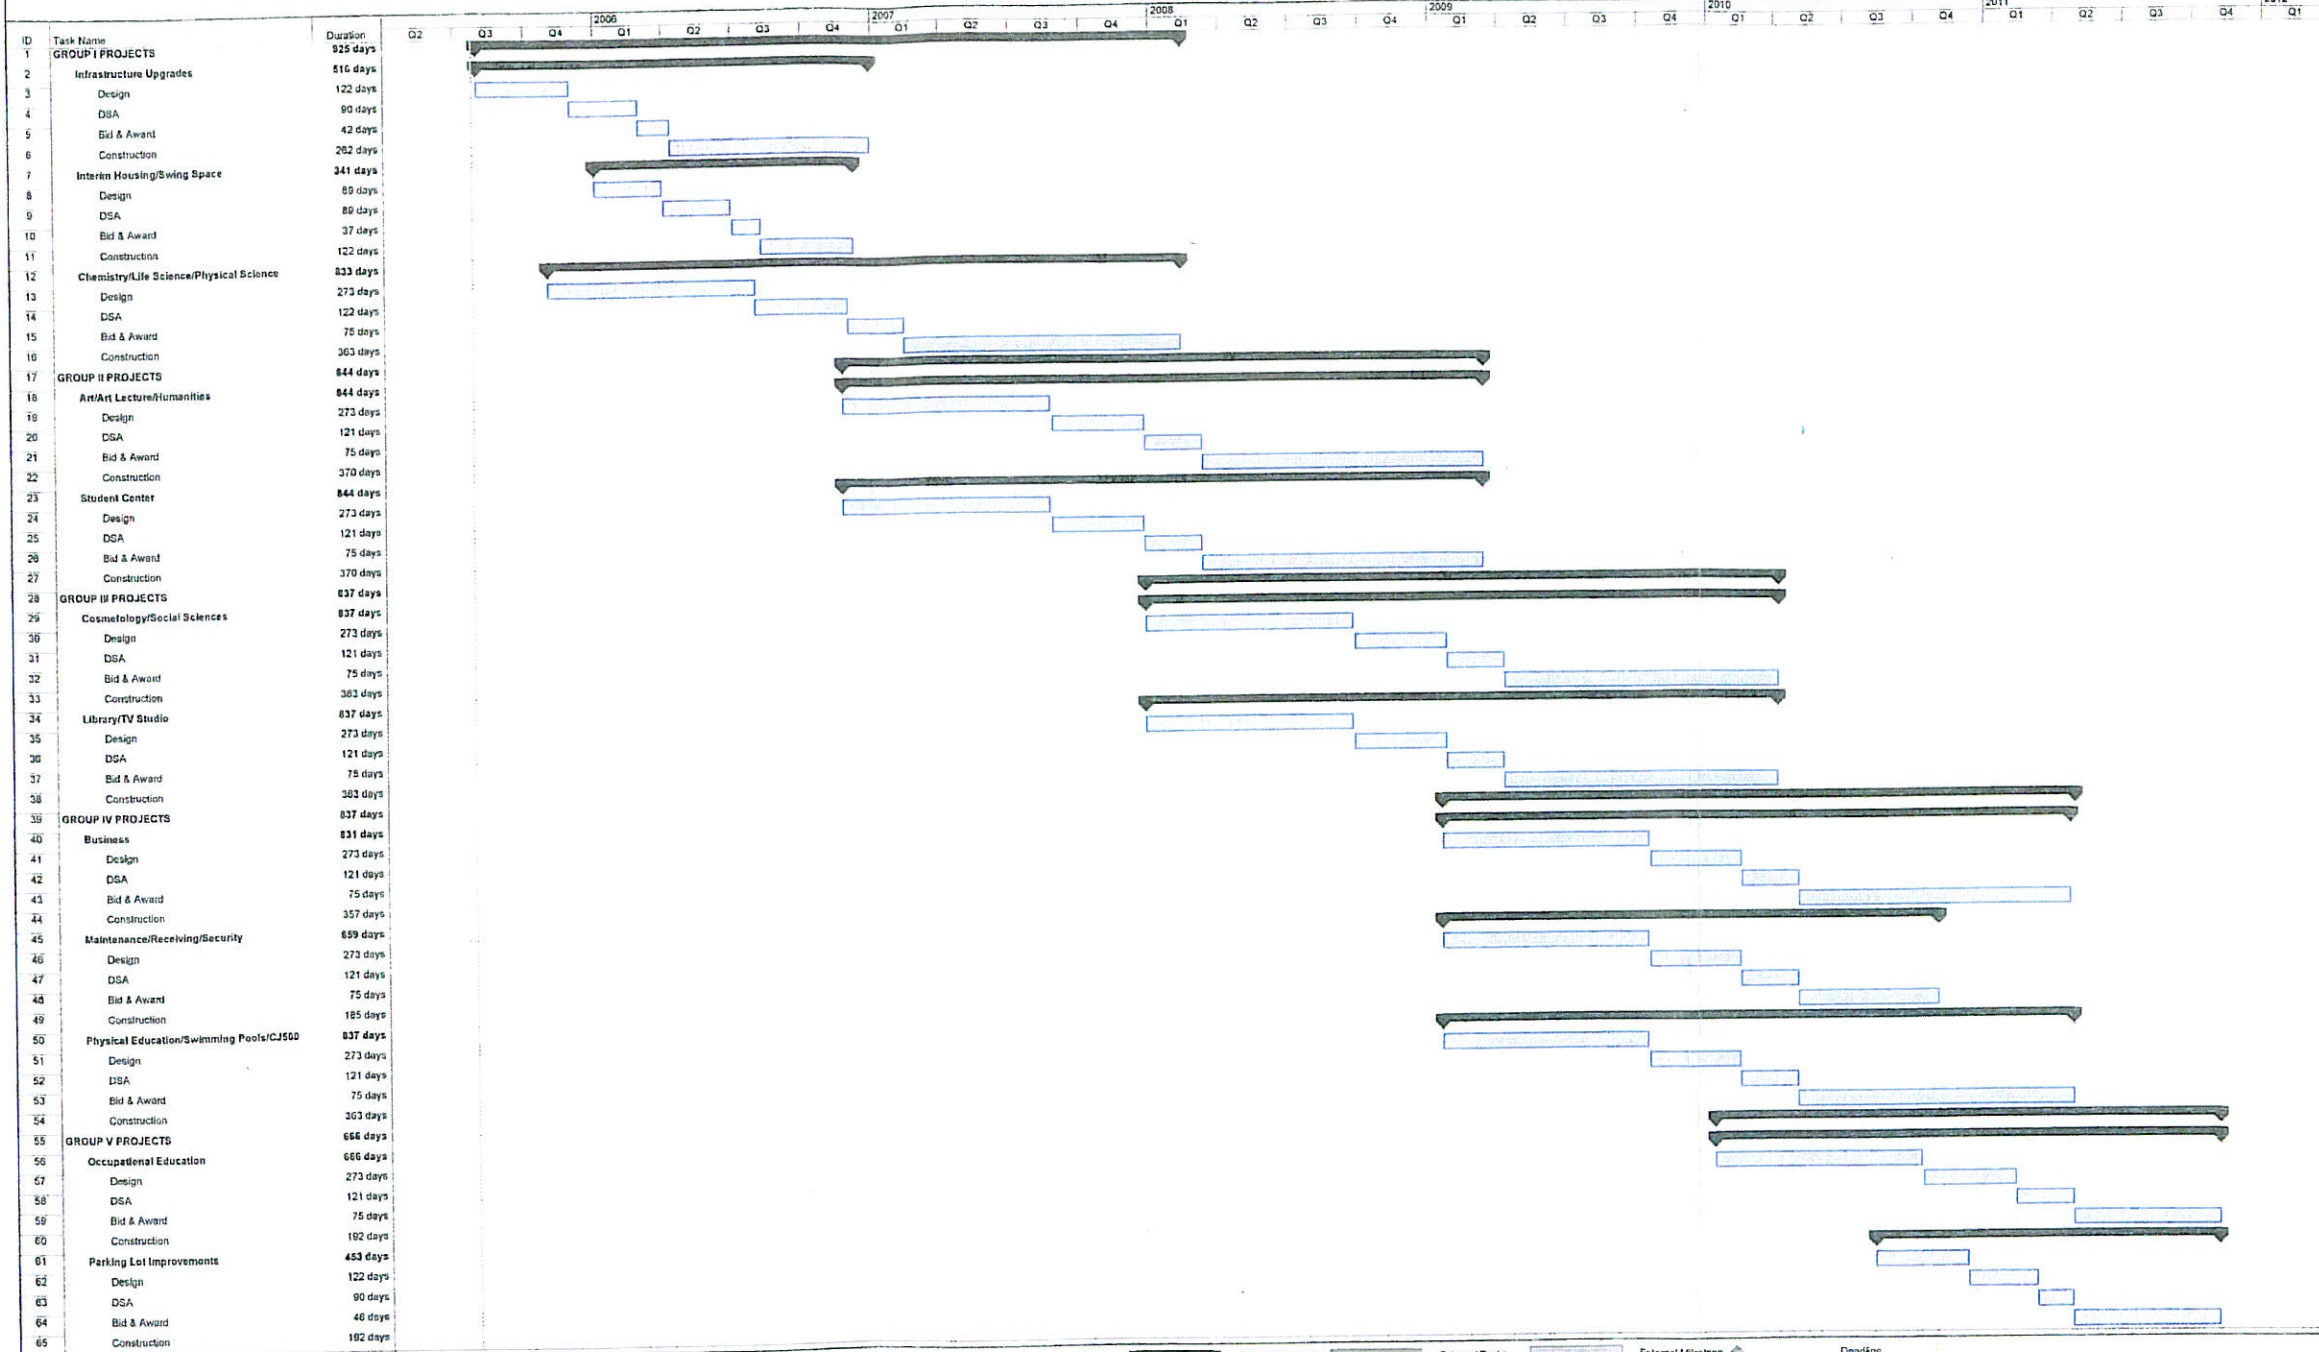

Gavilan Joint Community College District  
Measure E Bond Master Schedule

Gavilan Measure "E" Bond Projects  
Proposed Project Master Schedule  
Draft