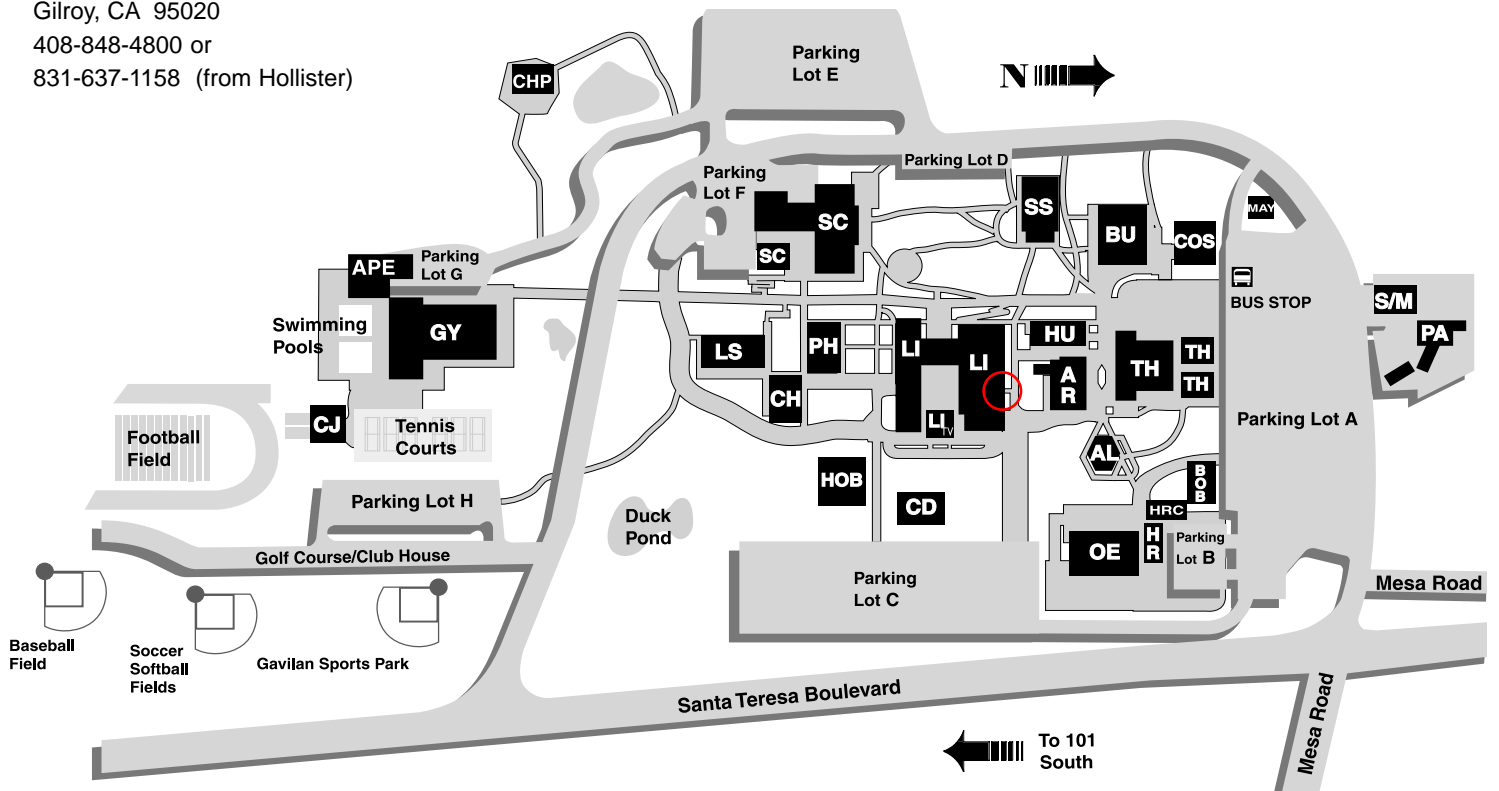

MAIN CAMPUS, GILROY

5055 Santa Teresa Blvd.
 Gilroy, CA 95020
 408-848-4800 or
 831-637-1158 (from Hollister)

Building Guide

AL	Art Lecture	HU	Humanities
APE	Adaptive Physical Education	LI	Library
AR	Art	LS	Life Science
BOB	Business Office Building	MAY	Mayock House
BU	Business	OE	Staff Resource Center/Classrooms
CD	Child Development	PA	Police Academy
CH	Chemistry	PH	Physical Science
CHP	Chapel	SC	Student Center/ Administration
CJ	Classrooms, Community Ed.	S/M	Security/Maintenance
COS	Cosmetology	SS	Social Science
GY	Gym	TH	Theater
HOB	Health Occupations Bldg.		
HR	Human Resources		
HRC	Human Resources Conference Center		

Key to Gavilan college

Administration	SC	Lounges, North and South	SC
Admissions & Records	SC	Math Lab	PH
Art Gallery	LI	Music	TH
Art Lecture	AL	Nursing	HOB
ASB	SC	Payroll	BOB
Assessment Center	LS	Physical Education	GY
Athletics Office	GY	Police Academy	PA
Bookstore	SC	Public Information Office	TH
Business Office	BOB	ROP	BU
Cafeteria	SC	Security	S/M
CalWORKs	LI	Student Health Nurse	SC
Career/Transfer Center	SC	Student Senate Office	SC
Cashier	BOB	TRIO Program	SC
Child Development Center	CD	Tutoring Center Services	LI
Children's Infant Care	CD	TV Studio	LI
Children's Preschool	CD		
CMAP	LI		
Community Ed	CJ		
Computer Graphics & Design	LI		
Counseling Offices	SC		
Disabled Students' Programs & Services	LI		
English/ESL	HU		
EOPS/Special Services	LI		
Financial Aid Office	SC		
Information/Switchboard	SC		

Parking Lots

A	Student / Staff / Disability
B	Staff / Disability / Visitor
C	Student / Staff
D	Staff
E	Student / Staff / Disability
F	Staff / Disability / Visitor
G	Disability
H	Student / Disability